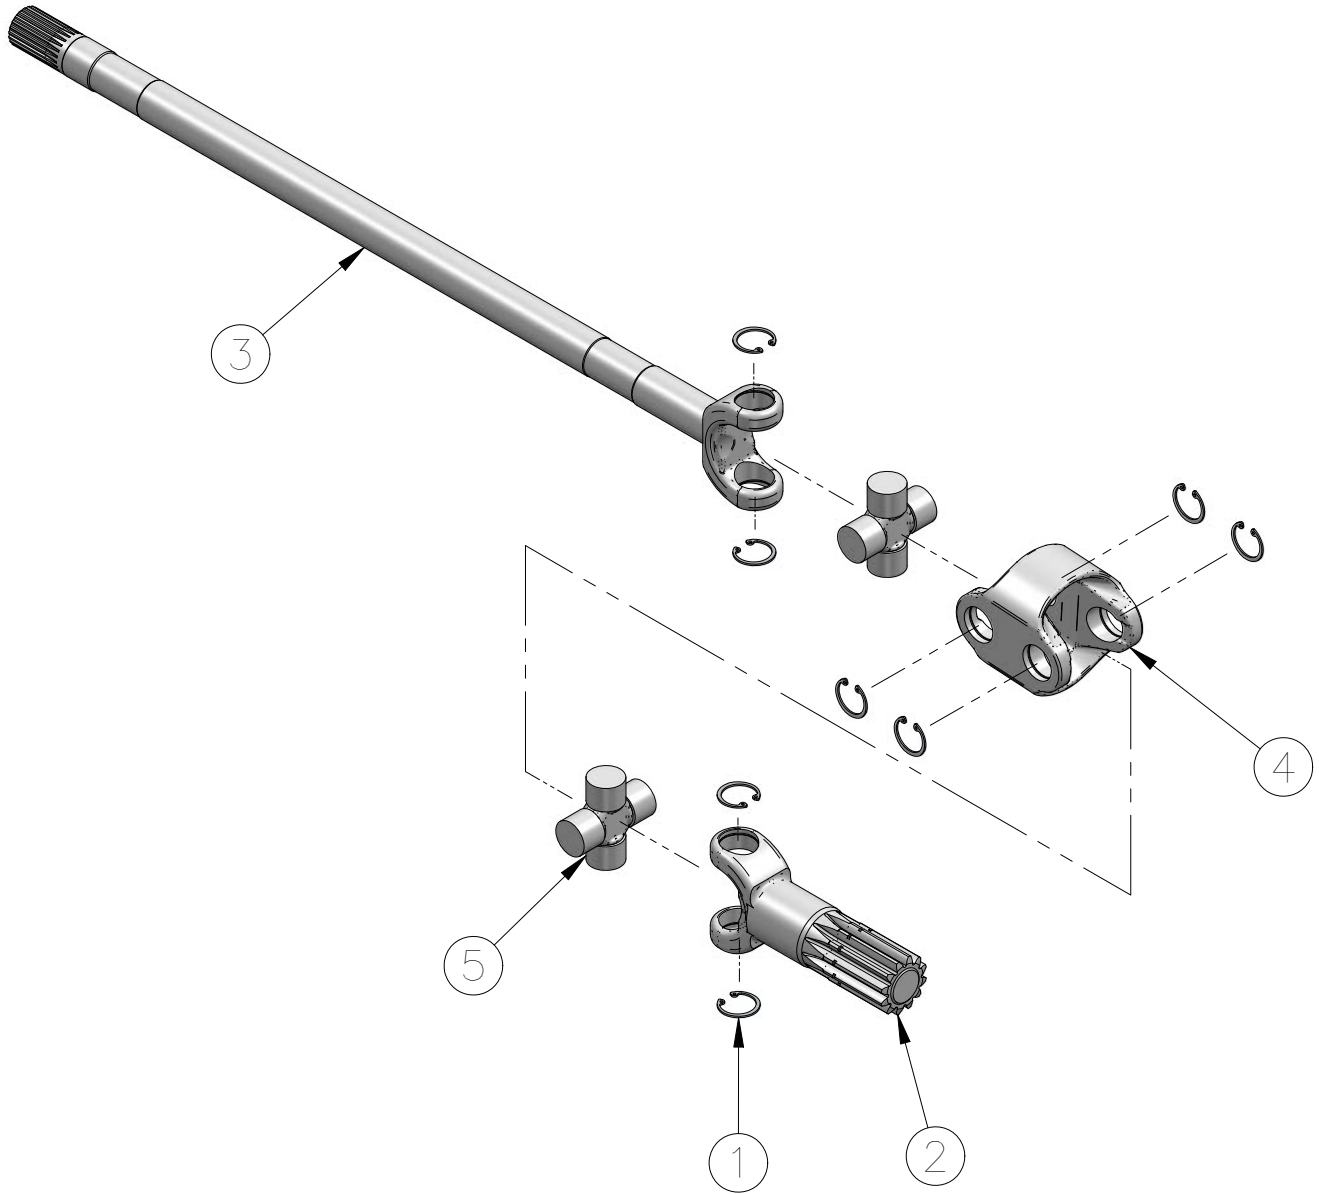

4-WHEEL DRIVE FRONT AXLE PARTS

FRONT DRIVE AXLE HOUSING

4-WHEEL DRIVE FRONT AXLE PARTS

FRONT DRIVE AXLE HOUSING

ITEM NUMBER	PART NUMBER	DESCRIPTION	QUANTITY	REMARKS
1	144453A1	HOUSING	1	
1	402357A1	HOUSING, AXLE	1	
2	D149725	BUSHING	1	
3	N14367	SEAL	2	
4	D149726	BUSHING	1	
5	1966149C1	BREATHER	1	
6	A156873	PLUG, DRAIN	2	
7	122270A1	WASHER	2	BELLEVILLE, UPPER
8	136990A1	SPACER	2	
9	100522A1	BUSHING	2	
10	1966186C1	BUSHING	2	
11	1966191C1	SEAL	2	
11	85824343	SEAL	2	
12	100520A1	BUSHING, SPHERICAL	2	
13	122268A1	WASHER	2	BELLEVILLE, LOWER
14	144454A1	SUPPORT ASSY	1	INCLUDES 14 - 16
15	1966136C1	BUSHING	4	
16	NSS	SCREW	4	NOT SERVICED SEPARATELY
17	144456A1	SWIVEL HOUSING, RH	1	USE WITH 100529A1 SEAL
17	397654A1	SWIVEL HOUSING, RH	1	USE WITH 402359A1 SEAL
	144455A1	SWIVEL HOUSING, LH	1	USE WITH 100529A1 SEAL
	397653A1	SWIVEL HOUSING, LH	1	USE WITH 402359A1 SEAL
18	1966138C1	DOWEL	2	
19	100532A1	BUSHING	2	FOR RH OR LH SWIVEL HOUSING
20	100529A1	SEAL, SHAFT	2	45 X 65 X 12
20	402359A1	SEAL	2	45 X 60 X 16
21	85805986	NUT	2	
22	1537664C1	SCREW	2	
23	321204	NIPPLE, LUBE	2	
24	100533A1	BOLT	16	
25	122265A1	KING PIN, LARGE	2	UPPER
26	122264A1	KING PIN, LARGE	2	LOWER
27	N13505	NIPPLE, LUBE	2	

4-WHEEL DRIVE FRONT AXLE PARTS

AXLE SHAFTS

ITEM NUMBER	PART NUMBER	DESCRIPTION	QUANTITY	REMARKS
	144461A1	AXLE ASSEMBLY - REF. 1-5	2	
1	N14410	RING	16	
2	144463A1	SHAFT - SHORT	2	WHEEL SIDE
3	144462A1	SHAFT - LONG	2	DIFFEENTIAL SIDE
4	390029A1	BODY	2	
5	144465A1	SPIDER, U-JOINT	4	