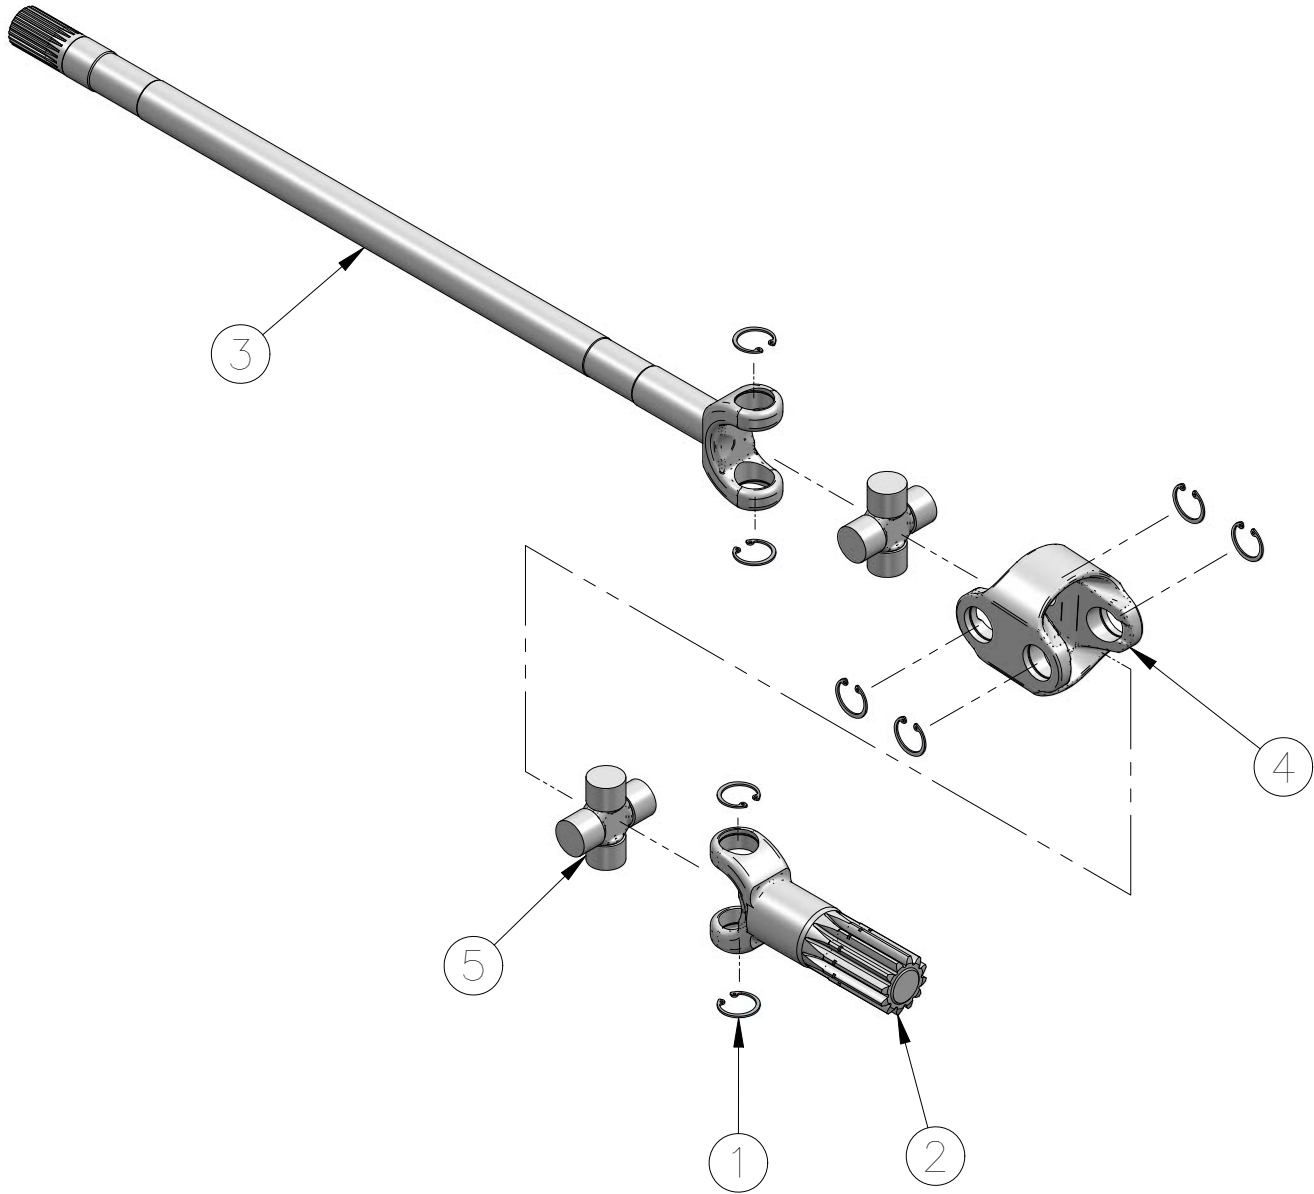

4-WHEEL DRIVE FRONT AXLE PARTS

FRONT DRIVE AXLE HOUSING

4-WHEEL DRIVE FRONT AXLE PARTS

FRONT DRIVE AXLE HOUSING

ITEM NUMBER	PART NUMBER	DESCRIPTION	QUANTITY	REMARKS
1	144453A1	HOUSING	1	
1	402357A1	HOUSING, AXLE	1	
2	D149725	BUSHING	1	
3	N14367	SEAL	2	
4	D149726	BUSHING	1	
5	1966149C1	BREATHER	1	
6	A156873	PLUG, DRAIN	2	
7	122270A1	WASHER	2	BELLEVILLE, UPPER
8	136990A1	SPACER	2	
9	100522A1	BUSHING	2	
10	1966186C1	BUSHING	2	
11	1966191C1	SEAL	2	
11	85824343	SEAL	2	
12	100520A1	BUSHING, SPHERICAL	2	
13	122268A1	WASHER	2	BELLEVILLE, LOWER
14	144454A1	SUPPORT ASSY	1	INCLUDES 14 - 16
15	1966136C1	BUSHING	4	
16	NSS	SCREW	4	NOT SERVICED SEPARATELY
17	144456A1	SWIVEL HOUSING, RH	1	USE WITH 100529A1 SEAL
17	397654A1	SWIVEL HOUSING, RH	1	USE WITH 402359A1 SEAL
	144455A1	SWIVEL HOUSING, LH	1	USE WITH 100529A1 SEAL
	397653A1	SWIVEL HOUSING, LH	1	USE WITH 402359A1 SEAL
18	1966138C1	DOWEL	2	
19	100532A1	BUSHING	2	FOR RH OR LH SWIVEL HOUSING
20	100529A1	SEAL, SHAFT	2	45 X 65 X 12
20	402359A1	SEAL	2	45 X 60 X 16
21	85805986	NUT	2	
22	1537664C1	SCREW	2	
23	321204	NIPPLE, LUBE	2	
24	100533A1	BOLT	16	
25	122265A1	KING PIN, LARGE	2	UPPER
26	122264A1	KING PIN, LARGE	2	LOWER
27	N13505	NIPPLE, LUBE	2	

4-WHEEL DRIVE FRONT AXLE PARTS

AXLE SHAFTS

ITEM NUMBER	PART NUMBER	DESCRIPTION	QUANTITY	REMARKS
	144461A1	AXLE ASSEMBLY - REF. 1-5	2	
1	N14410	RING	16	
2	144463A1	SHAFT - SHORT	2	WHEEL SIDE
3	144462A1	SHAFT - LONG	2	DIFFEENTIAL SIDE
4	390029A1	BODY	2	
5	144465A1	SPIDER, U-JOINT	4	