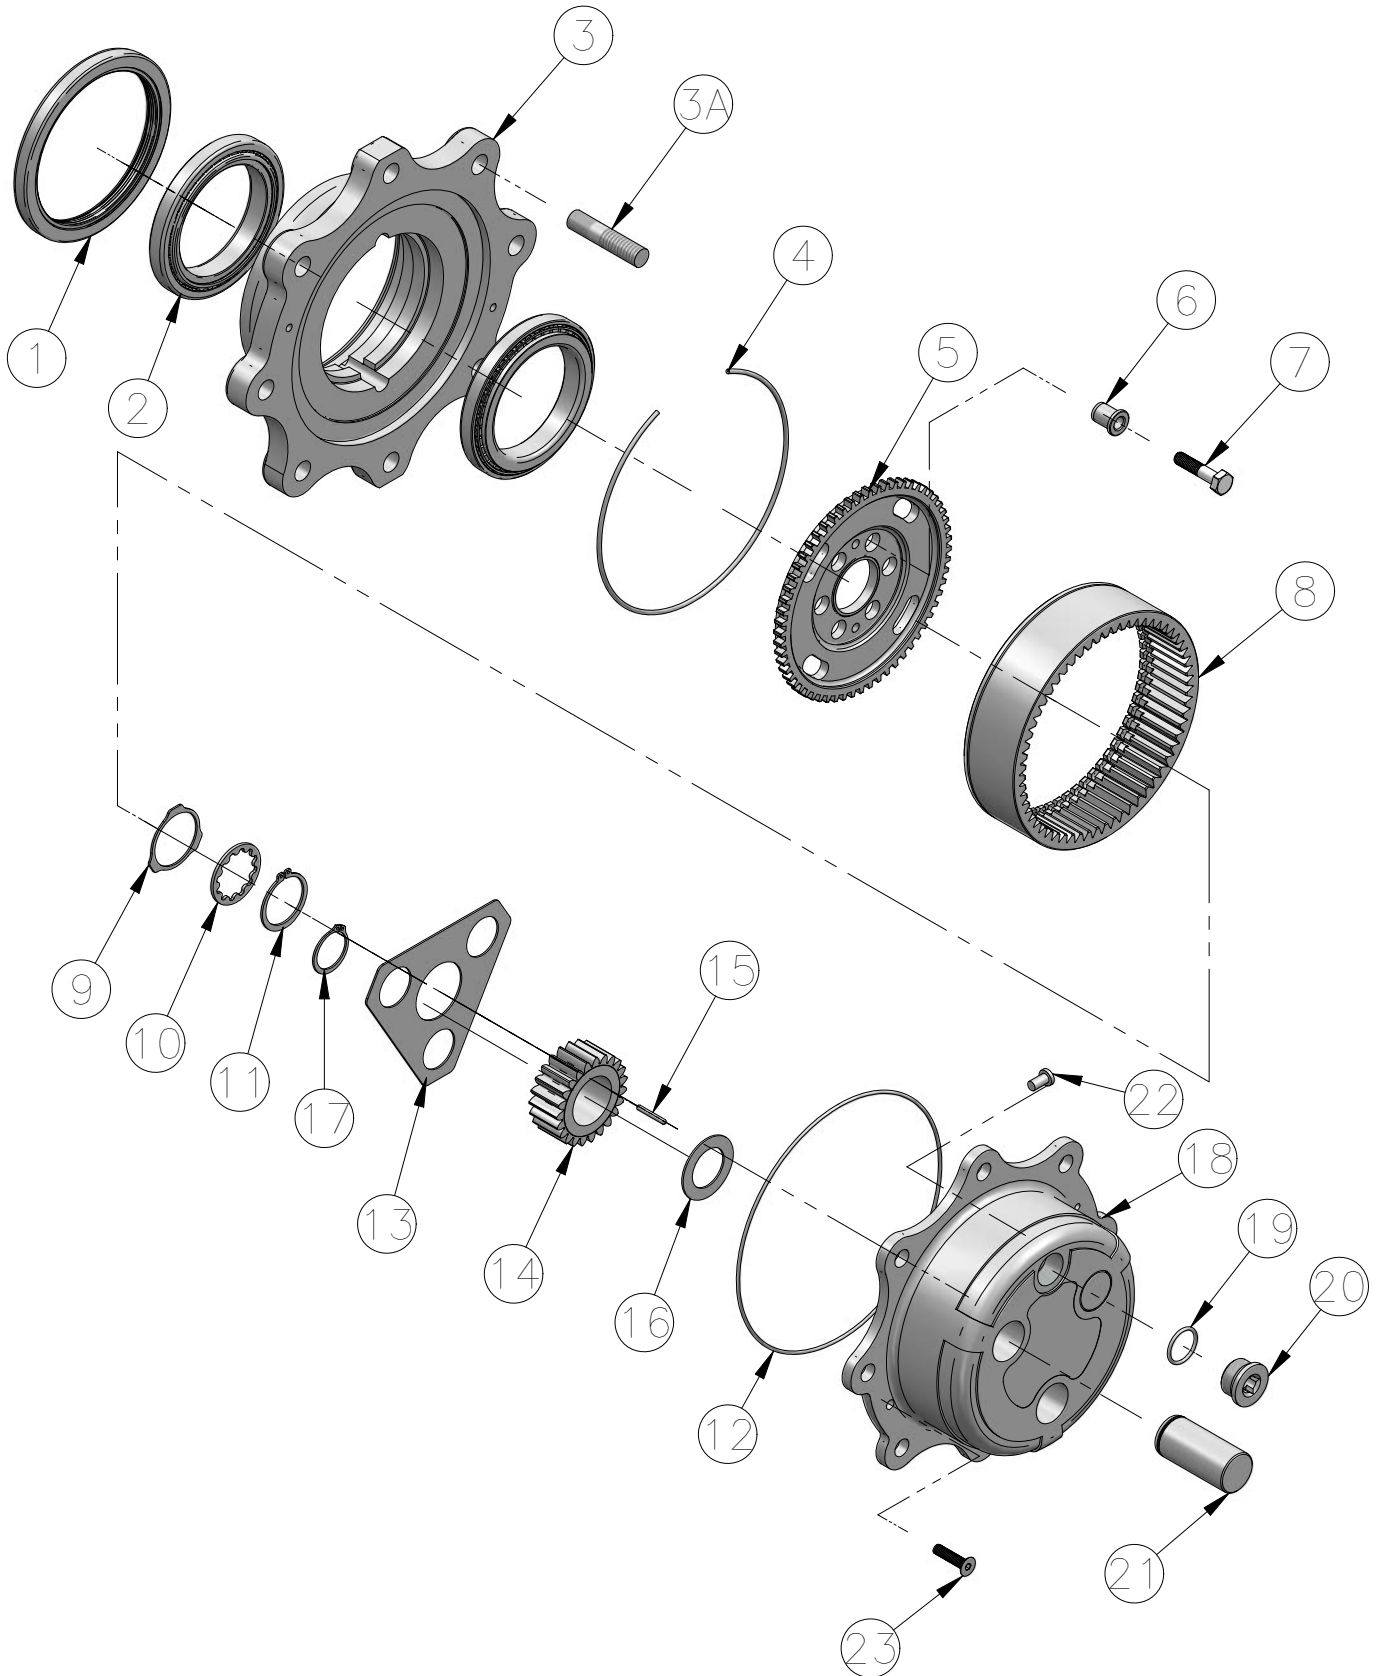

4-WHEEL DRIVE FRONT AXLE PARTS

AXLE SHAFTS

ITEM NUMBER	PART NUMBER	DESCRIPTION	QUANTITY	REMARKS
	144461A1	AXLE ASSEMBLY - REF. 1-5	2	
1	N14410	RING	16	
2	144463A1	SHAFT - SHORT	2	WHEEL SIDE
3	144462A1	SHAFT - LONG	2	DIFFEENTIAL SIDE
4	390029A1	BODY	2	
5	144465A1	SPIDER, U-JOINT	4	

4-WHEEL DRIVE FRONT AXLE PARTS PLANETARY

4-WHEEL DRIVE FRONT AXLE PARTS

PLANETARY

ITEM NUMBER	PART NUMBER	DESCRIPTION	QUANTITY	REMARKS
1	311569A1	SEAL, OIL	2	
2	1966169C1	BEARING, CONE	2	
3	NSS	HUB - WHEEL ATTACHING	1	NOT SERVICED SEPARATELY
3A	100556A1	STUD	8	
4	100559A1	RING, SPECIAL	2	
5	116427A1	GEAR	2	
6	116426A1	BUSHING	12	
7	116425A1	SCREW	12	
8	100561A1	GEAR	2	
9	100565A1	WASHER, THRUST	2	
10	100550A1	WASHER	2	
11	A48041	SNAP RING	2	
12	100552A1	O-RING	2	
13	100555A1	PLATE, LARGE	2	
14	100562A1	PLANETARY GEAR	6	
15	114295A1	KIT, NEEDLE BEARINGS	9	
16	K395091	WASHER	6	
17	800-1134	SNAP RING	6	
18	NSS	CARRIER - PLANETARY	1	NOT SERVICED SEPARATELY
19	238-6121	O-RING	1	
20	100557A1	DRAIN PLUG	2	
21	NSS	SHAFT - PINION GEAR	3	NOT SERVICED SEPARATELY
22	K395093	PIN, HEADED	2	
23	905876R1	SCREW	4	
	144466A1	HUB ASSEMBLY	2	INCLUDES 3 & 3A
	100554A1	PINION CARRIER	2	INCLUDES 13 - 21
	100553A1	HOUSING ASSY	2	INCLUDES 18 - 21