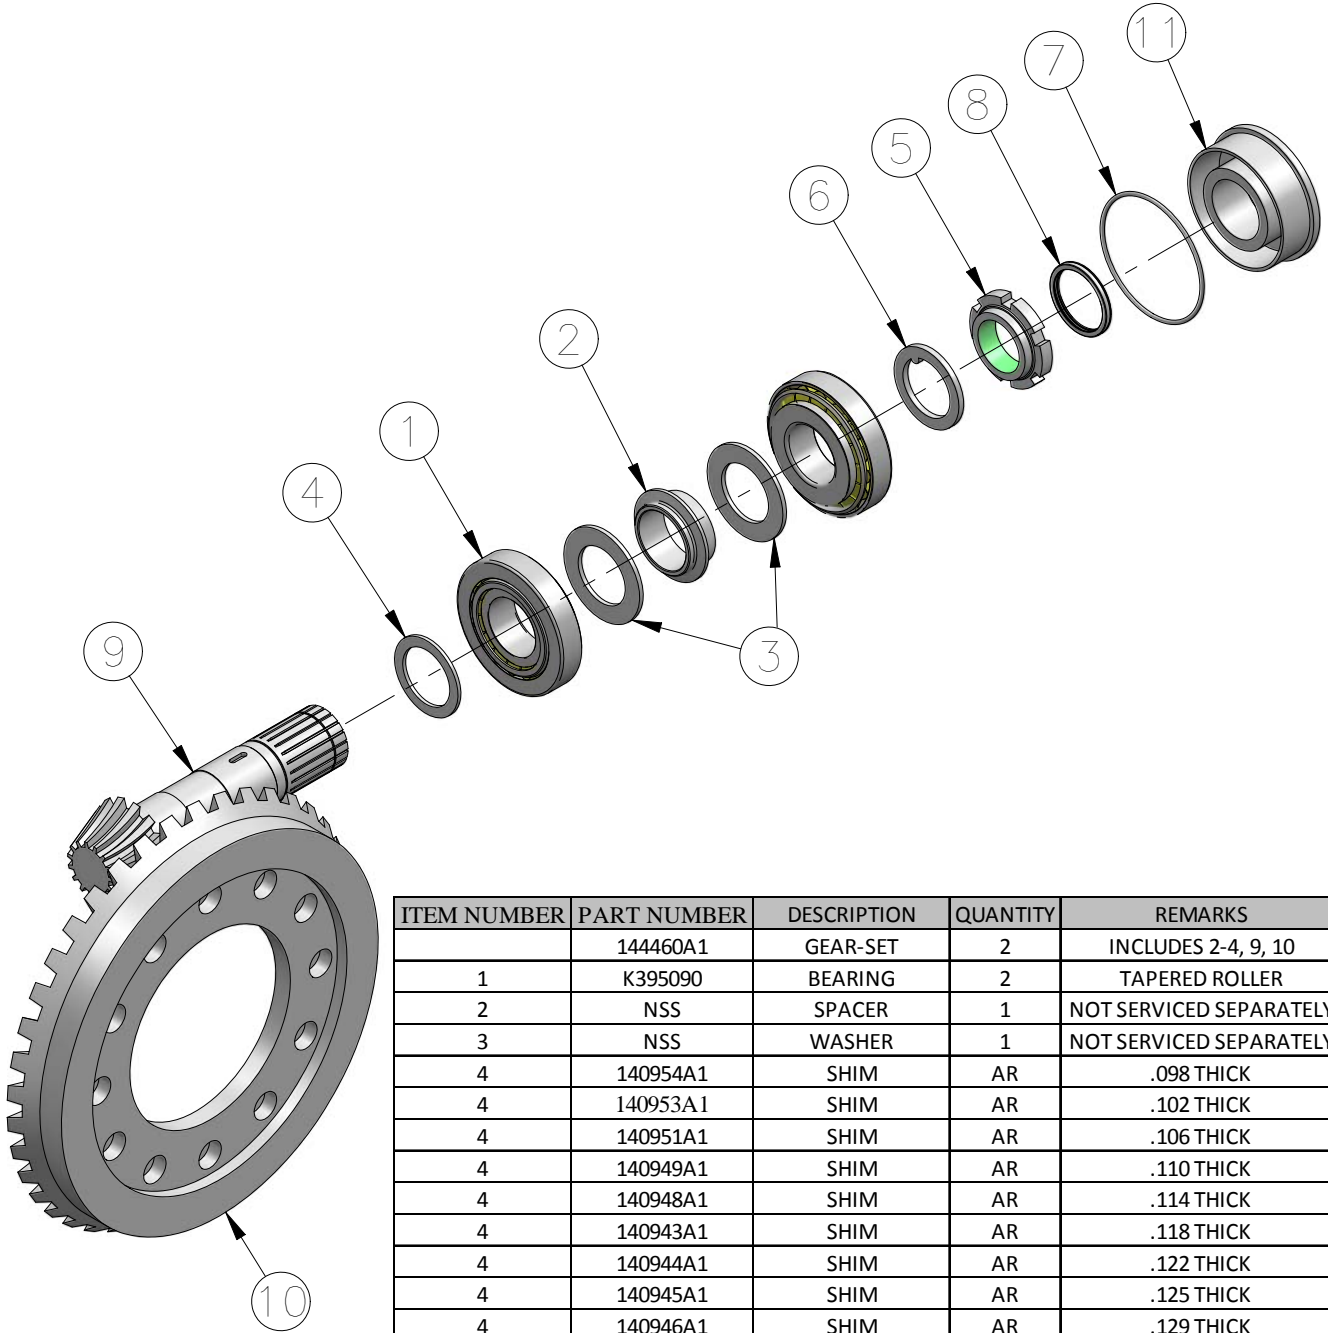

4-WHEEL DRIVE FRONT AXLE PARTS RING AND PINION GEAR SET

ITEM NUMBER	PART NUMBER	DESCRIPTION	QUANTITY	REMARKS
	144460A1	GEAR-SET	2	INCLUDES 2-4, 9, 10
1	K395090	BEARING	2	TAPERED ROLLER
2	NSS	SPACER	1	NOT SERVICED SEPARATELY
3	NSS	WASHER	1	NOT SERVICED SEPARATELY
4	140954A1	SHIM	AR	.098 THICK
4	140953A1	SHIM	AR	.102 THICK
4	140951A1	SHIM	AR	.106 THICK
4	140949A1	SHIM	AR	.110 THICK
4	140948A1	SHIM	AR	.114 THICK
4	140943A1	SHIM	AR	.118 THICK
4	140944A1	SHIM	AR	.122 THICK
4	140945A1	SHIM	AR	.125 THICK
4	140946A1	SHIM	AR	.129 THICK
4	140947A1	SHIM	AR	.133 THICK
5	NSS	NUT, PINION GEAR	1	NOT SERVICED SEPARATELY
6	NSS	WASHER	1	NOT SERVICED SEPARATELY
7	238-5152	O-RING	1	
8	K262143	SEAL	1	
9	NSS	GEAR, PINION	1	NOT SERVICED SEPARATELY
10	NSS	GEAR, RING	1	NOT SERVICED SEPARATELY
11	128570A1	FLANGE	1