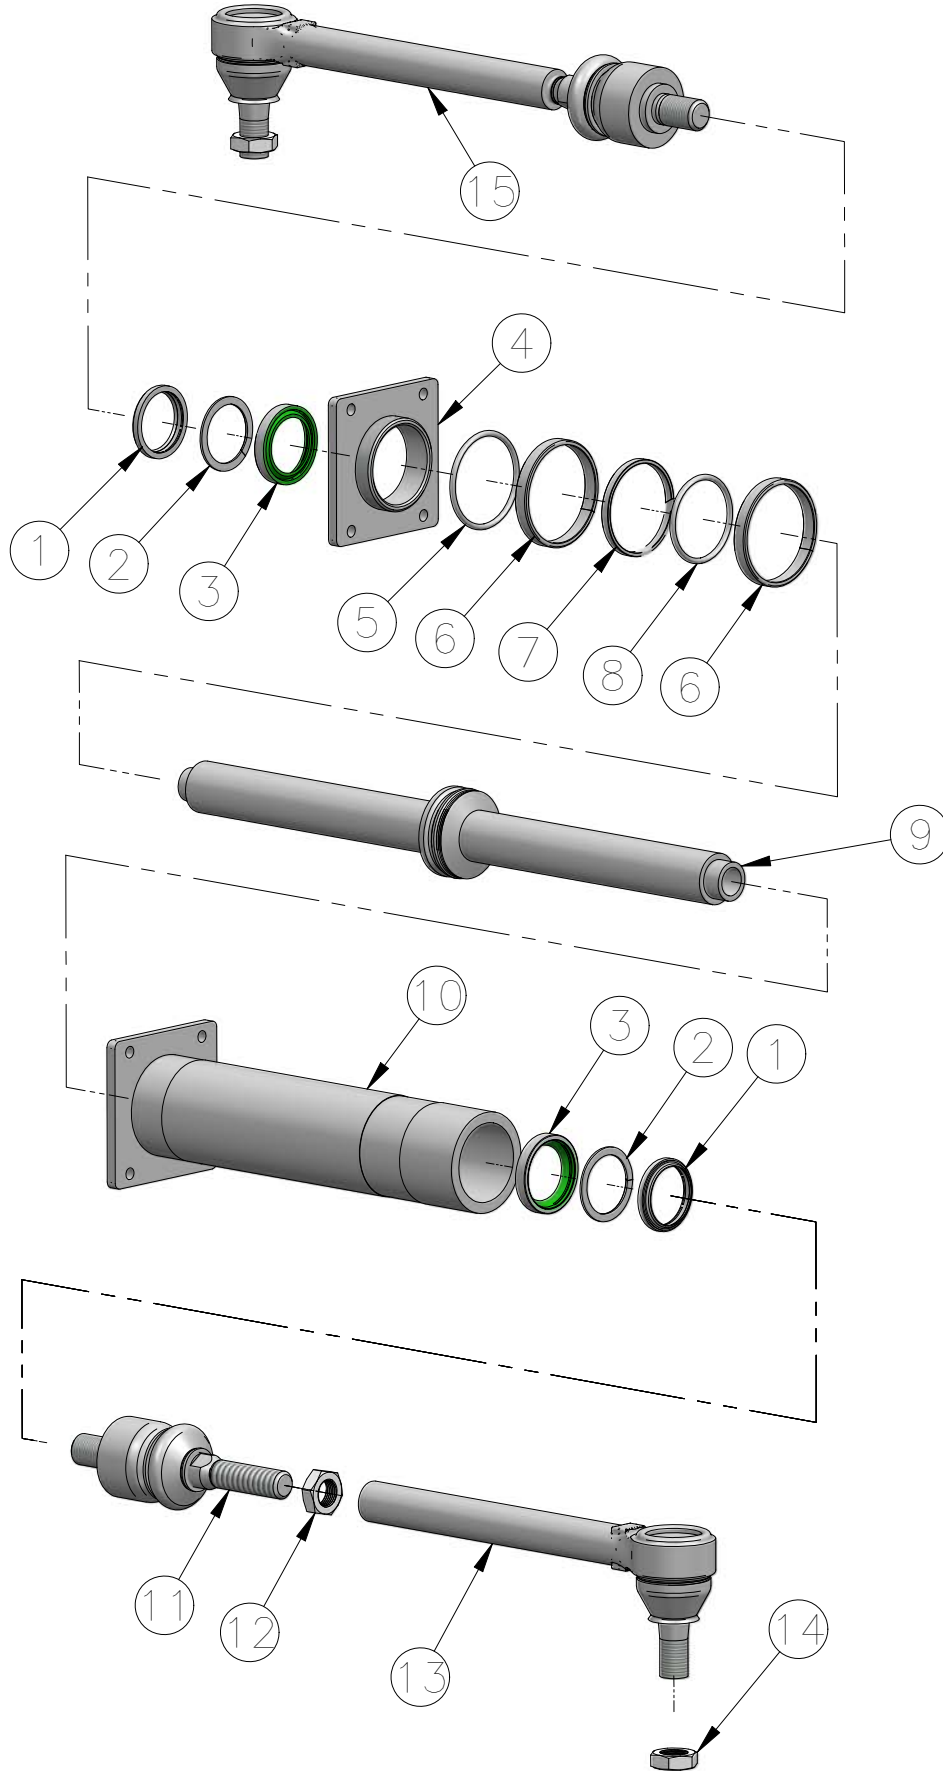

4-WHEEL DRIVE FRONT AXLE PARTS

STEERING CYLINDER

4-WHEEL DRIVE FRONT AXLE PARTS

STEERING CYLINDER

ITEM NUMBER	PART NUMBER	DESCRIPTION	QUANTITY	REMARKS
	D149739	SEAL KIT	1	INCLUDES 1 - 3, 5 - 8
1	NSS	WIPER - ROD	2	NOT SERVICED SEPARATELY
2	NSS	RING - BACKUP	2	NOT SERVICED SEPARATELY
3	NSS	SEAL - ROD	2	NOT SERVICED SEPARATELY
4	NSS	GLAND - CYLINDER	1	NOT SERVICED SEPARATELY
5	NSS	O-RING	1	NOT SERVICED SEPARATELY
6	NSS	RING - WEAR	2	NOT SERVICED SEPARATELY
7	NSS	SEAL - PISTON	1	NOT SERVICED SEPARATELY
8	NSS	O-RING	1	NOT SERVICED SEPARATELY
9	NSS	ROD - PISTON	1	NOT SERVICED SEPARATELY
10	NSS	TUBE - CYLINDER	1	NOT SERVICED SEPARATELY
11	112509A1	BALL JOINT	2	
12	934727R1	NUT	2	
13	350669	TIE ROD	2	
14	NSS	NUT	2	NOT SERVICED SEPARATELY
15	144457A1	ARM ASSY	2	INCLUDES 11 - 14