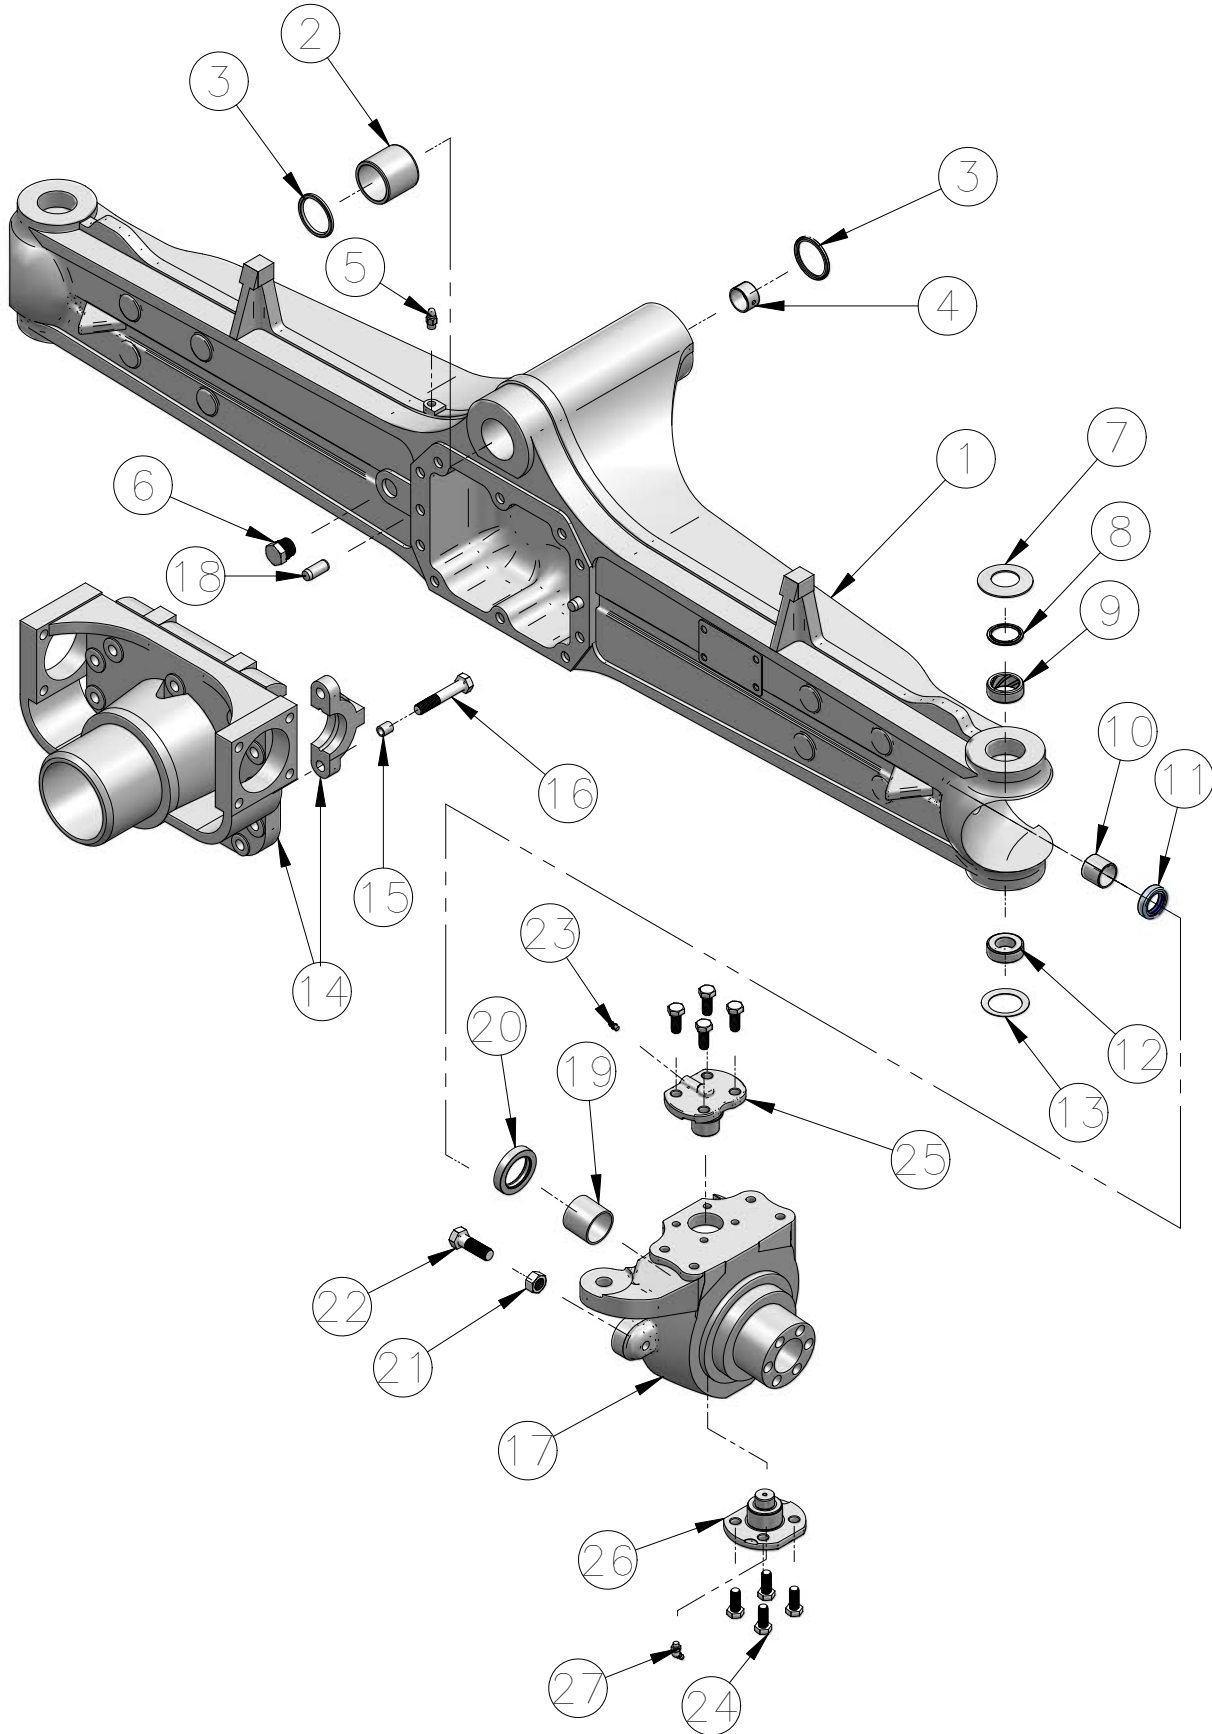

4-WHEEL DRIVE FRONT AXLE PARTS

FRONT DRIVE AXLE HOUSING

4-WHEEL DRIVE FRONT AXLE PARTS

FRONT DRIVE AXLE HOUSING

ITEM NUMBER	PART NUMBER	DESCRIPTION	QUANTITY	REMARKS
1	144453A1	HOUSING	1	
1	402357A1	HOUSING, AXLE	1	
2	D149725	BUSHING	1	
3	N14367	SEAL	2	
4	D149726	BUSHING	1	
5	1966149C1	BREATHER	1	
6	A156873	PLUG, DRAIN	2	
7	122270A1	WASHER	2	BELLEVILLE, UPPER
8	136990A1	SPACER	2	
9	100522A1	BUSHING	2	
10	1966186C1	BUSHING	2	
11	1966191C1	SEAL	2	
11	85824343	SEAL	2	
12	100520A1	BUSHING, SPHERICAL	2	
13	122268A1	WASHER	2	BELLEVILLE, LOWER
14	144454A1	SUPPORT ASSY	1	INCLUDES 14 - 16
15	1966136C1	BUSHING	4	
16	NSS	SCREW	4	NOT SERVICED SEPARATELY
17	144456A1	SWIVEL HOUSING, RH	1	USE WITH 100529A1 SEAL
17	397654A1	SWIVEL HOUSING, RH	1	USE WITH 402359A1 SEAL
	144455A1	SWIVEL HOUSING, LH	1	USE WITH 100529A1 SEAL
	397653A1	SWIVEL HOUSING, LH	1	USE WITH 402359A1 SEAL
18	1966138C1	DOWEL	2	
19	100532A1	BUSHING	2	FOR RH OR LH SWIVEL HOUSING
20	100529A1	SEAL, SHAFT	2	45 X 65 X 12
20	402359A1	SEAL	2	45 X 60 X 16
21	85805986	NUT	2	
22	1537664C1	SCREW	2	
23	321204	NIPPLE, LUBE	2	
24	100533A1	BOLT	16	
25	122265A1	KING PIN, LARGE	2	UPPER
26	122264A1	KING PIN, LARGE	2	LOWER
27	N13505	NIPPLE, LUBE	2