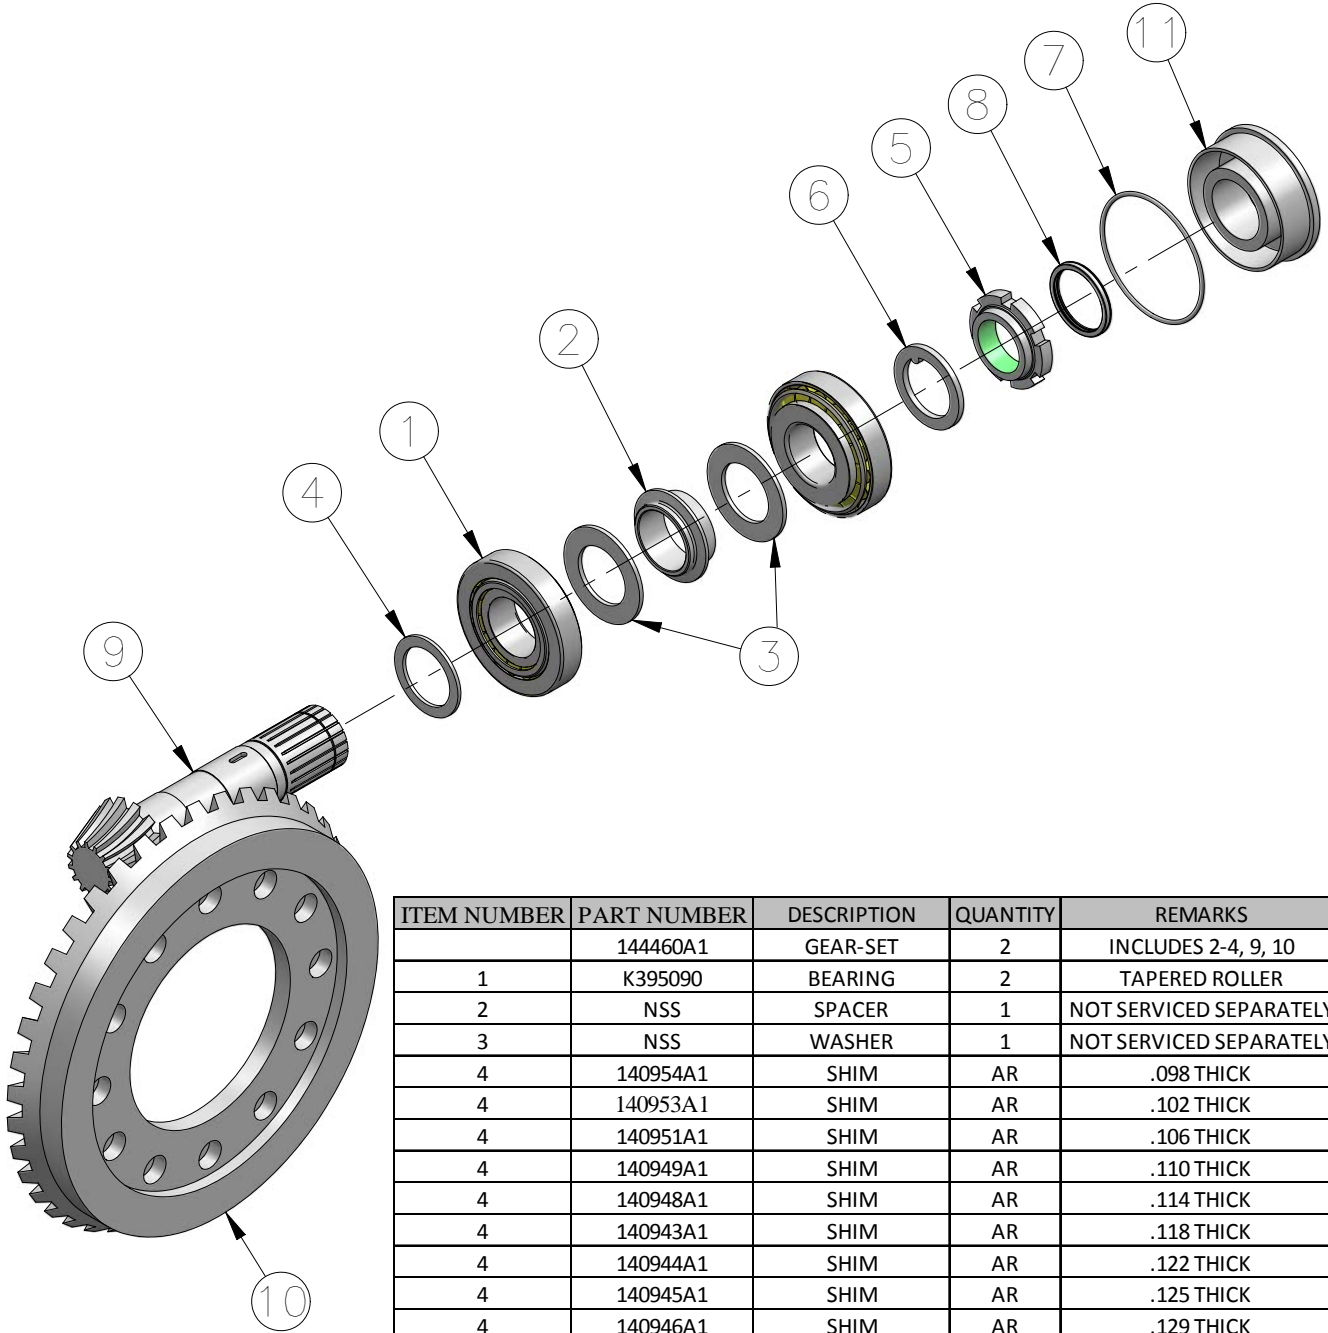

4-WHEEL DRIVE FRONT AXLE PARTS

RING AND PINION GEAR SET

ITEM NUMBER	PART NUMBER	DESCRIPTION	QUANTITY	REMARKS
	144460A1	GEAR-SET	2	INCLUDES 2-4, 9, 10
1	K395090	BEARING	2	TAPERED ROLLER
2	NSS	SPACER	1	NOT SERVICED SEPARATELY
3	NSS	WASHER	1	NOT SERVICED SEPARATELY
4	140954A1	SHIM	AR	.098 THICK
4	140953A1	SHIM	AR	.102 THICK
4	140951A1	SHIM	AR	.106 THICK
4	140949A1	SHIM	AR	.110 THICK
4	140948A1	SHIM	AR	.114 THICK
4	140943A1	SHIM	AR	.118 THICK
4	140944A1	SHIM	AR	.122 THICK
4	140945A1	SHIM	AR	.125 THICK
4	140946A1	SHIM	AR	.129 THICK
4	140947A1	SHIM	AR	.133 THICK
5	NSS	NUT, PINION GEAR	1	NOT SERVICED SEPARATELY
6	NSS	WASHER	1	NOT SERVICED SEPARATELY
7	238-5152	O-RING	1	
8	K262143	SEAL	1	
9	NSS	GEAR, PINION	1	NOT SERVICED SEPARATELY
10	NSS	GEAR, RING	1	NOT SERVICED SEPARATELY
11	128570A1	FLANGE	1