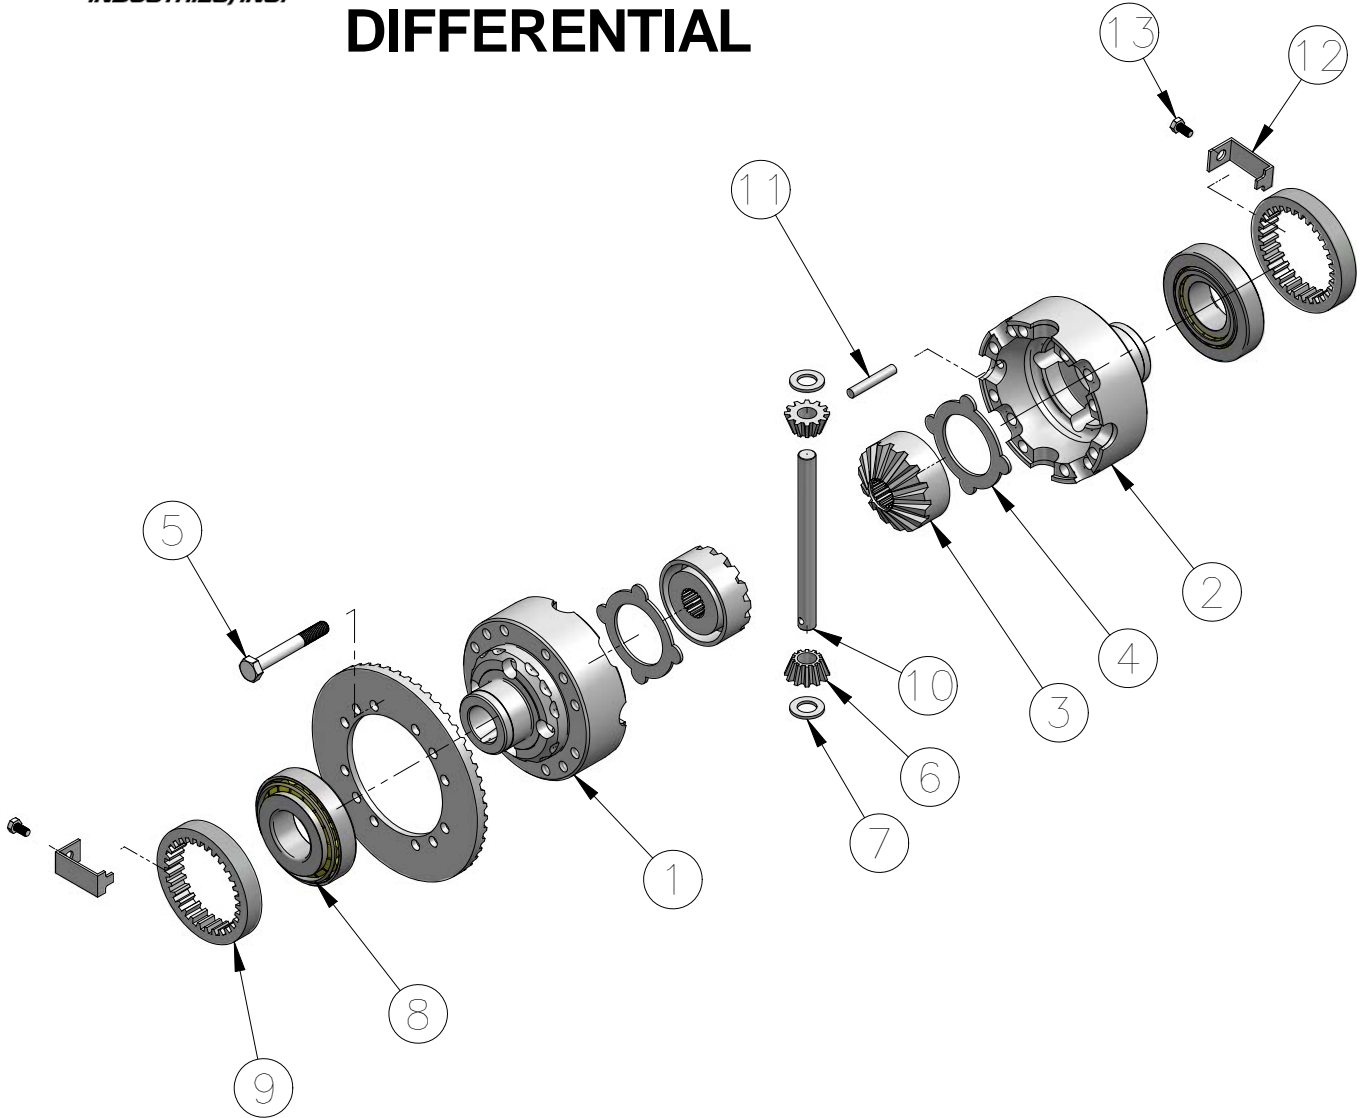

4-WHEEL DRIVE FRONT AXLE PARTS DIFFERENTIAL

ITEM NUMBER	PART NUMBER	DESCRIPTION	QUANTITY	REMARKS
	109686A1	HOUSING ASSEMBLY	1	INCLUDES 1, 2
1	NSS	HOUSING - DIFFERENTIAL	1	NOT SERVICED SEPARATELY
2	NSS	HOUSING - DIFFERENTIAL	1	NOT SERVICED SEPARATELY
3	N14407	GEAR	2	
4	1967003C1	WASHER, THRUST	2	
5	827-10075	BOLT - HEX	12	
6	N14408	SUN GEAR	2	
7	K395075	WASHER	2	
8	K395027	BEARING - TAPERED ROLLER	2	
9	1966559C1	RING - LOCKING	2	THREADED
10	K395087	SHAFT - PINION GEAR	1	
11	K395086	PIN - DOWEL	1	
12	1966153C1	PLATE - LOCKING	2	
13	112486A1	BOLT - HEX	2	
	231397A1	SET OF PARTS	1	INCLUDES 3, 6, 7, 10 AND 11