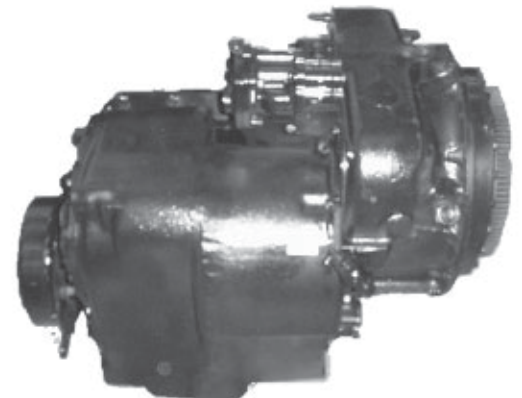

Part Number	Overhaul Kit #	Brand/Model
Caterpillar Heavy Equipment		
1117814R	1117814-10	416C, 426C, 428C, 436C, 438C
1117815R	1117815-10	416C, 426C, 428C, 436C, 438C
1229220R	1229220-10	446B
1229221R	1229221-10	446B
1231022R	1231022-10	446B
1231024R	1231024-10	446B
1470200R	1407200-10	416C, 426C, 428C, 436C, 438C
1470204R	1470204-10	416C, 426C, 428C, 436C, 438C
1792833R	1792833-10	446D
1920842R	1920842-10	416D,430D
1920844R	1920844-10	416D,420D,424D,428D,430D,432D,438D,442D
1920849R	1920849-10	416D,420D,424D,428D,430D,432D,438D,442D
2018561R	2018561-10	416D,420D,424D,428D,442D,432D,438D
2018562R	2018562-10	416D,420D,424D,428D,442D,432D,438D,442D
6T4974-4WDR	6T4974-4WD-10	416, 426, 428
6T4974R	6T4974-10	416, 426, 428
6Y2598R	6Y2598-10	416, 428, 436, 438
7T8519R	7T8519-10	446, 446B
7T8520R	7T8520-10	446, 446B
8E7681R	8E7681-10	416B, 426B, 436B, 438B
9U9495R	9U9495-10	416B, 426B, 436B
9W3336R	9W3336-10	416, 426, 428
9W7905R	9W7905-10	416, 426, 428
9W7920R	9W7920-10	416, 426, 428, 436, 438
9W8268R	9W8268-10	416, 426, 428
Clark Hurth		
1104FT12313-14R	Call For Kit Info	
1106T12313-14R	Call For Kit Info	
11.6HR18324-1R	Call For Kit Info	
12HR28310-13R	Call For Kit Info	
12.1HR28337-5R	Call For Kit Info	
12.2FHR18206-3R	Call For Kit Info	TAYLOR APPLICATION
12.2HR18206-3R	Call For Kit Info	
12.2HR18302-14R	Call For Kit Info	
12.2HR18302-20R	Call For Kit Info	CLARK Y1015 SERIES
12.2HR18306R	Call For Kit Info	GRADALL APPLICATION
12.6FHR18302-2R	Call For Kit Info	CLARK Y1015 SERIES
12.6FHR18302-3R	Call For Kit Info	CLARK Y1015 SERIES
12.6HR18301-4R		
12.6HR24312R	Call For Kit Info	HYSTER H165 - 280XL (D7) H300 - H360XL (C19)
13HR28310-11R	Call For Kit Info	CLARK Y1625 & Y2030 SERIES
13HR28310-19R	Call For Kit Info	CLARK Y1625 & Y2030 SERIES
13HR28361-4R	Call For Kit Info	
13HR28361-6R	Call For Kit Info	
13HR28361-9R	Call For Kit Info	
13.1HR28330-11R	Call For Kit Info	
13.2HR24315-1R	Call For Kit Info	
13.7HR28333-1R	Call For Kit Info	
286685R	Call For Kit Info	

New Transmissions may be available. Contact your JI Rep. for price & availability.

Toll Free USA & Canada: 800-321-9983, Mexico: 001-800-561-1897 Fax: 330/342-3895 www.joseph.com

All manufacturers' names, numbers, symbols and descriptions are used for reference purpose only, and it is not implied that any part listed is the product of the manufacturer.

Copyright 2005, Joseph Industries, Inc.