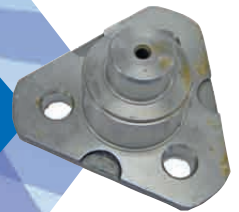

**King Pin Kits for Case
580 K & 580 Super K Models (prior to Carraro s/n 4253)**

Part Number 710103

Includes:

Part Number	Description	Quantity
N14376	King Pin - upper	1
N13504	King Pin - lower	1
D150214	Bolt	6
9967999	Bushing - upper	1
N14373	Bearing - lower	1
K395039	Seal	2
1967535C1	Bushing	1
K262143	Oil Seal	1
1349265C1	Wear Ring	1
892-11014	Lock Washer	6
5194260	Grease Fitting	2

Authorized Distributor

King Pin Kits for Case

580 Super K Models (from Carraro s/n 4253 and up)

Part Number 710105

Includes:

Part Number	Description	Quantity
122260A1	King Pin - upper	1
122259A1	King Pin - lower	1
D150214	Bolt	6
9967999	Bushing - upper	1
N14373	Bearing - lower	1
K262143	Seal	1
1967535C1	Bushing	1
122262A1	Washer	1
144611A1	Spacer	1
122261A1	Belleville Washer	1
5194260	Grease Fitting	2