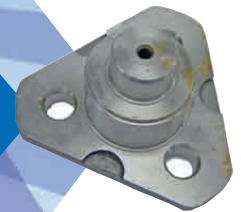

**King Pin Kits for Case
580 K & 580 Super K Models (prior to Carraro s/n 4253)**

Part Number 710103

Includes:

Part Number	Description	Quantity
N14376	King Pin - upper	1
N13504	King Pin - lower	1
D150214	Bolt	6
9967999	Bushing - upper	1
N14373	Bearing - lower	1
K395039	Seal	2
1967535C1	Bushing	1
K262143	Oil Seal	1
1349265C1	Wear Ring	1
892-11014	Lock Washer	6
5194260	Grease Fitting	2

Authorized Distributor

King Pin Kits for Case

580 Super K Models (from Carraro s/n 4253 and up)

Part Number 710105

Includes:

Part Number	Description	Quantity
122260A1	King Pin - upper	1
122259A1	King Pin - lower	1
D150214	Bolt	6
9967999	Bushing - upper	1
N14373	Bearing - lower	1
K262143	Seal	1
1967535C1	Bushing	1
122262A1	Washer	1
144611A1	Spacer	1
122261A1	Belleville Washer	1
5194260	Grease Fitting	2