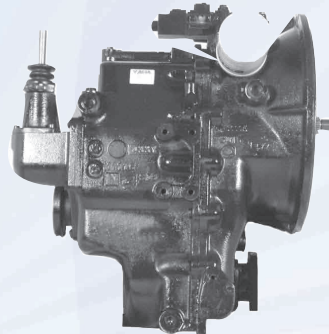

**Approved Dealer for
Genuine Carraro parts**

New Offerings for PETTIBONE!

Pettibone front axles parts

LL-7160-69	Ball joint
LL-7160-48	Nut
LL-7160-420	Tie rod
LL-7160-398	Steering cylinder
LL-7160-605	Swivel housing - LH
LL-7160-42	Nut
LL-7160-254	Bolt
LL-7160-64	Bush
LL-7160-49	Bolt
LL-7160-599	Seal ring
LL-7160-52	Bush
LL-7160-46	Seal kit
LL-7160-55	King pin
LL-7160-248	Bolt
LL-7160-56	King pin
LL-7160-606	Swivel housing - RH
LL-7160-365	Spider, U-Joint
LL-7160-366	Snap Ring

Transmission Assemblies

LL-7160-355R

LL-7160-657R

Reman Torque Converter

LL-7160-484R

Transmission Pump

LL-7160-496

800-321-9983
sales2@joseph.com