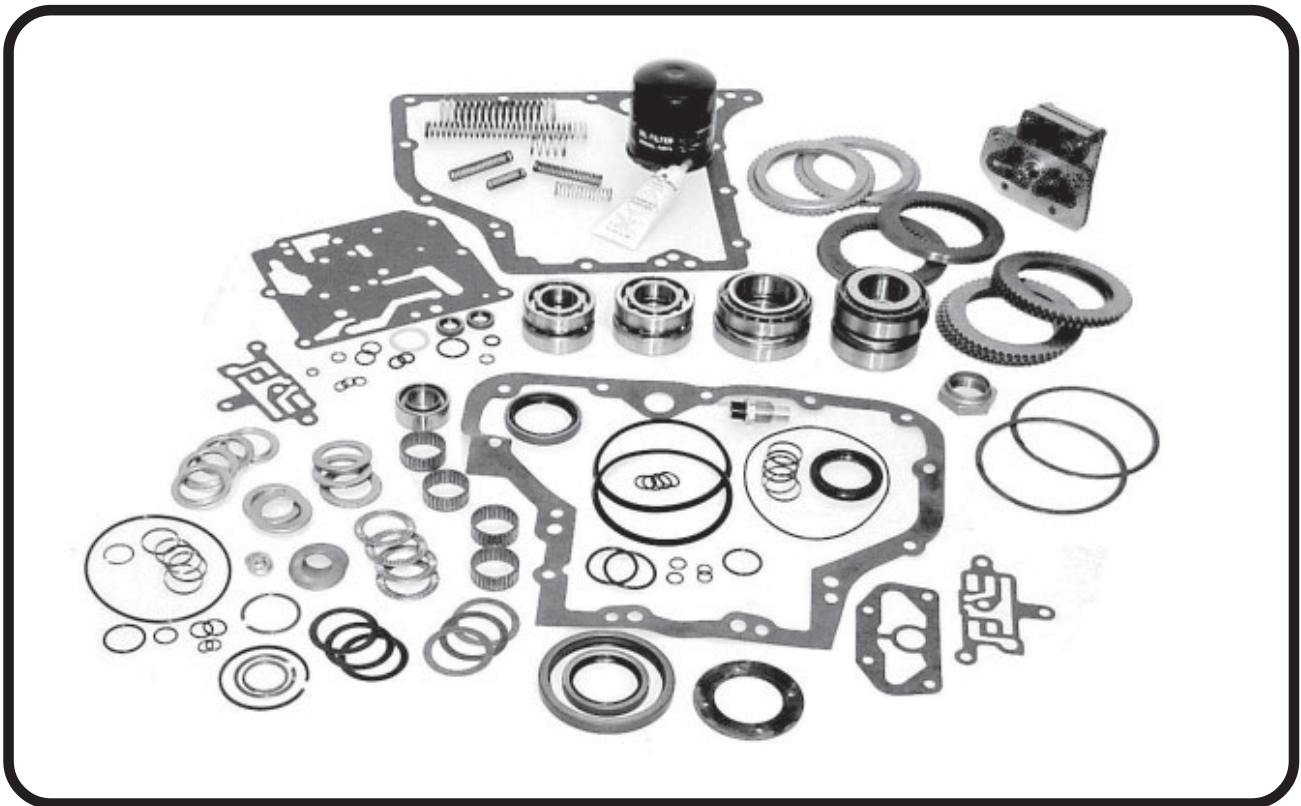

Joseph Industries stocks a wide variety of transmission components for your transmission rebuilding needs.

Listed below are those additional items not listed in detail in our catalog.

BEARINGS

CAP SCREWS

COVERS

BOLTS

CASES

GASKETS

GEARS

RINGS

SPRINGS

LOCK WASHERS