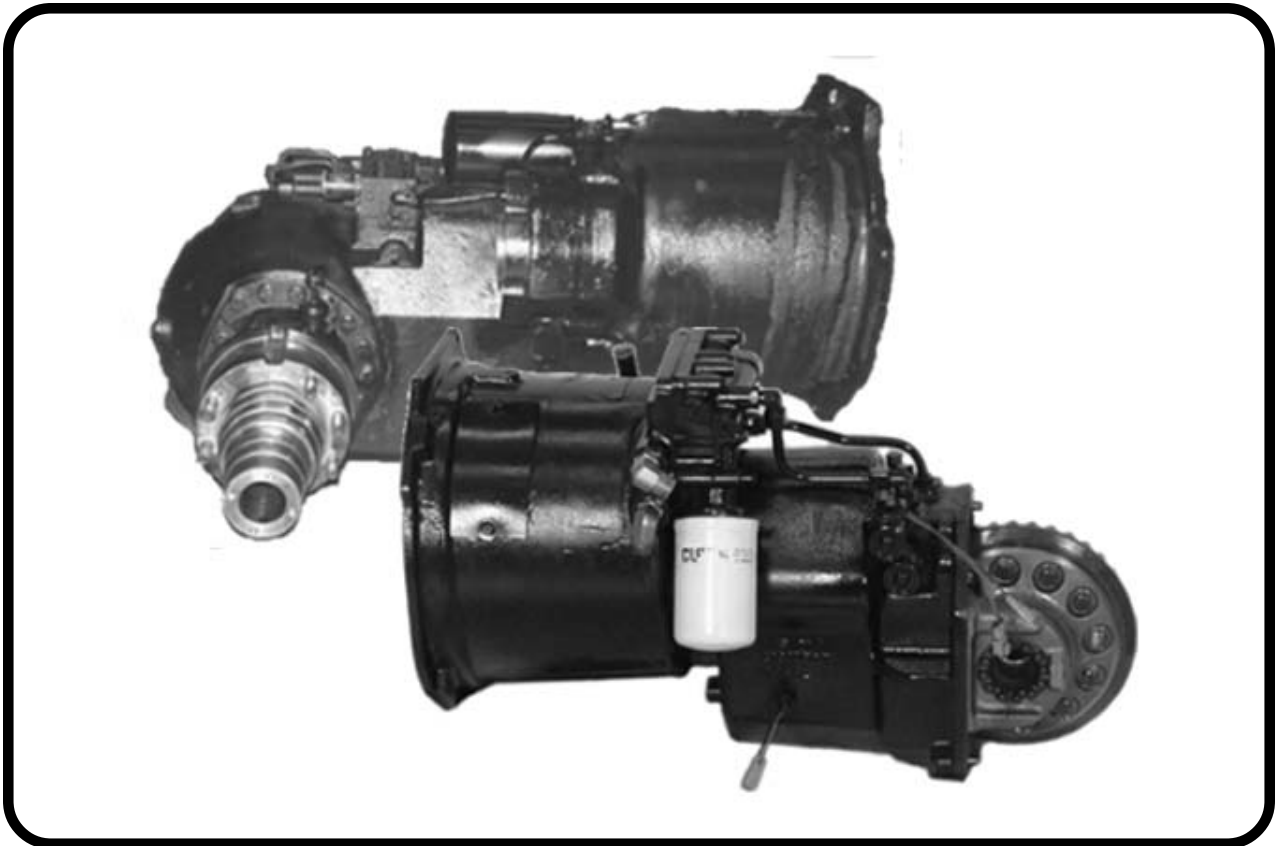

Remanufactured Transmissions

New Transmissions may be available. Contact your JI Rep. for price & availability.

Toll Free USA & Canada: 800-321-9983, Mexico: 001-800-561-1897 Fax: 330/342-3895 www.joseph.com

All manufacturers' names, numbers, symbols and descriptions are used for reference purpose only,
and it is not implied that any part listed is the product of the manufacturer.

Copyright 2005, Joseph Industries, Inc.